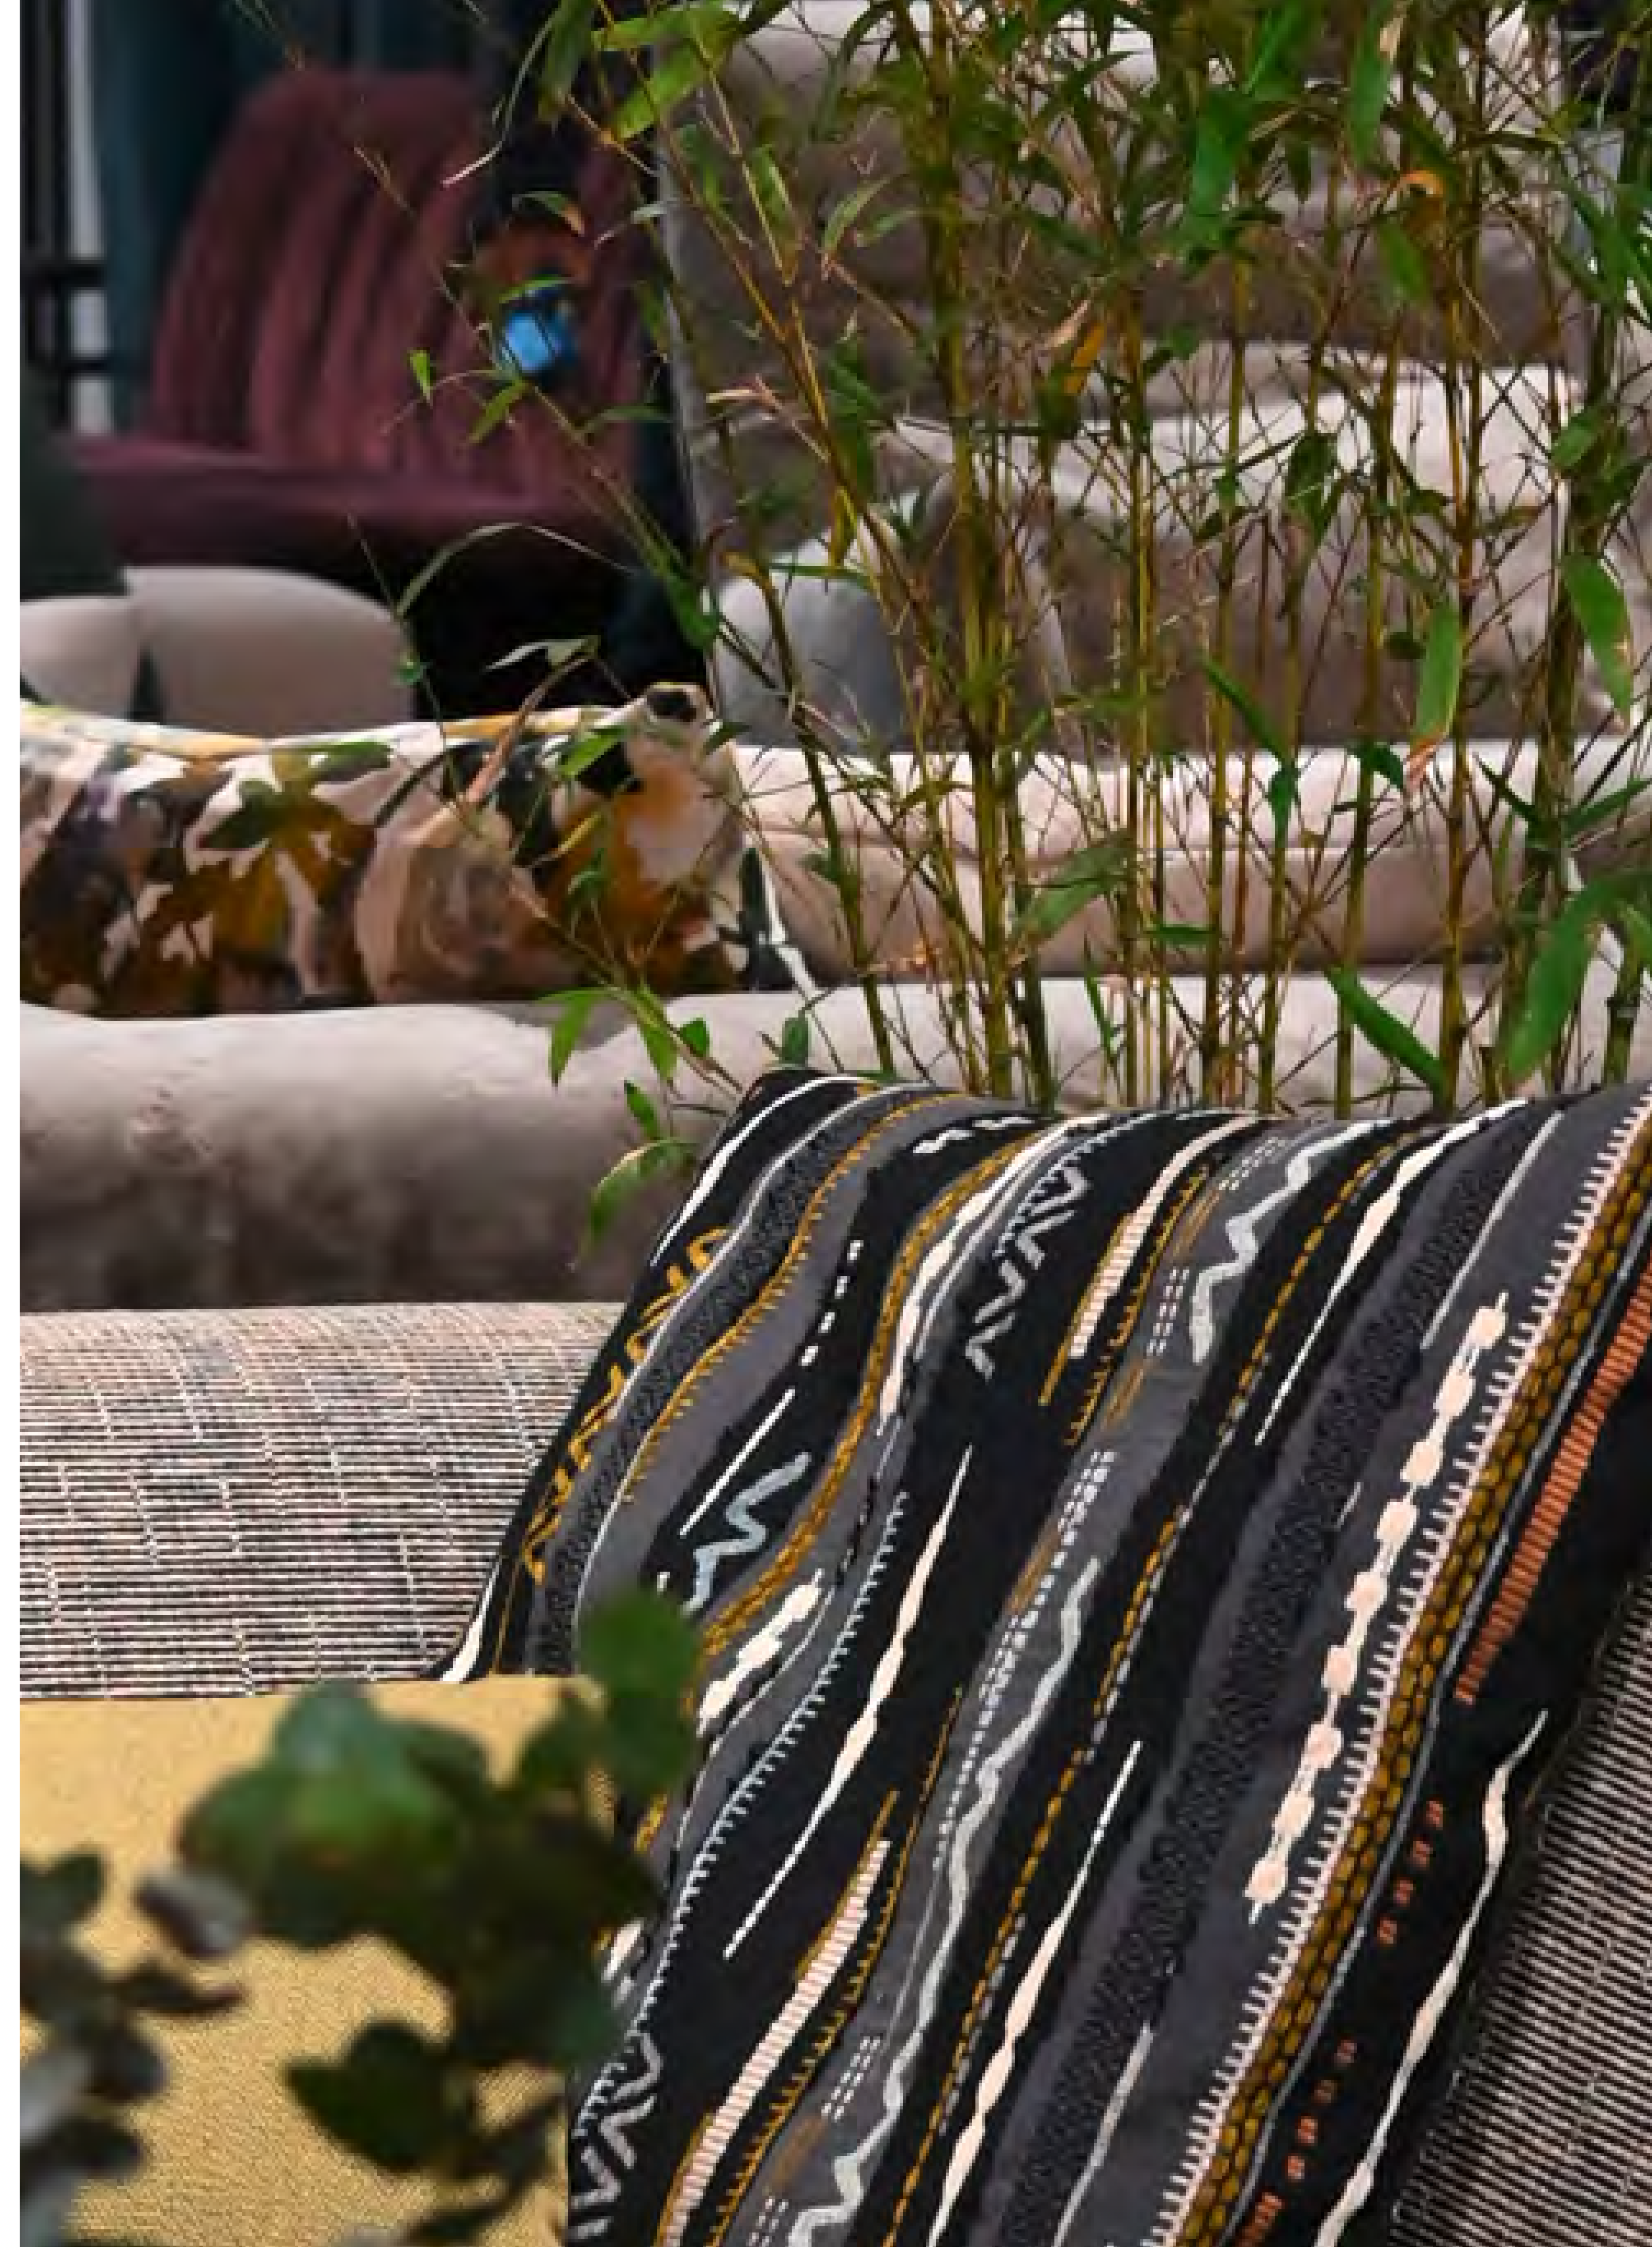

get in touch...

Bullfrog Marketing & Design GmbH

Landwehrstraße 32 • 96247 Michelau • Germany

tel +49 9571 94796 - 0

info@bullfrog-design.com

www.bullfrog-design.com